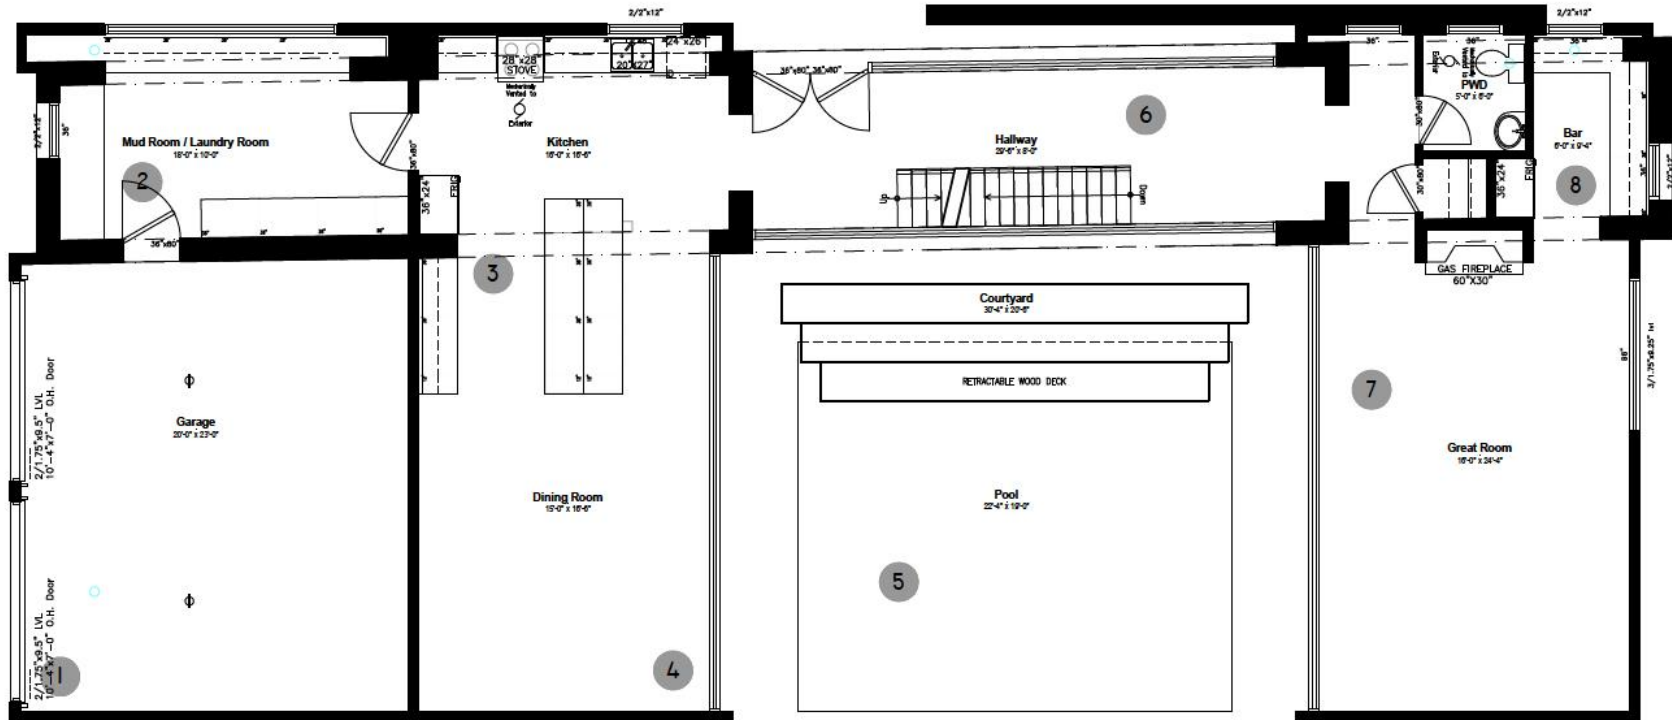

# Dalzotto Homes

...Builders of Quality Custom Homes

First Floor Area: 1751.14 SQ.FT.  
Garage Area: 486.15 SQ.FT.  
Porch Area: 248.92 SQ.FT.

Second Floor Area: 2168.24 SQ.FT.

Total Area: 3984.45 SQ.FT.