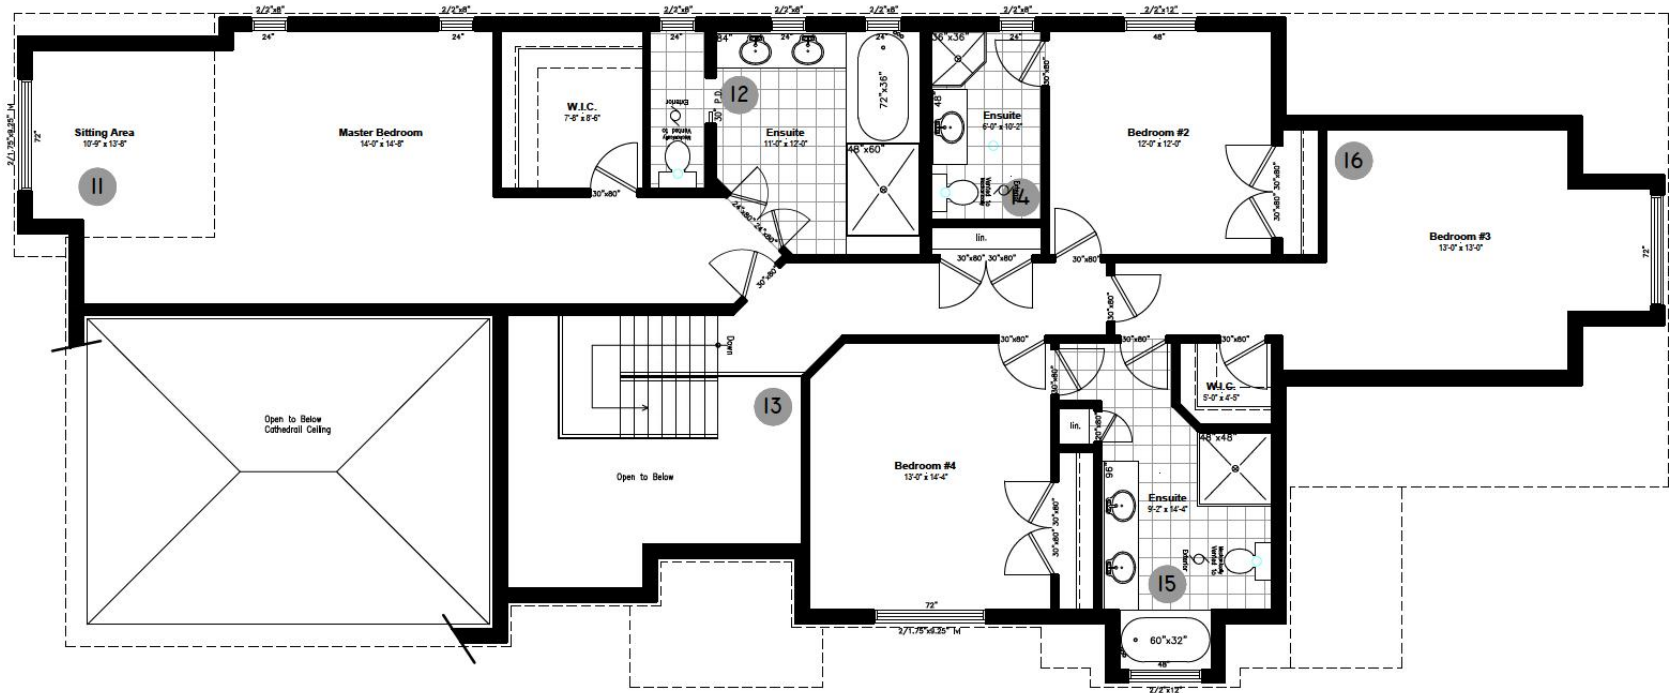

Turning Dreams into Reality....

**Dalzotto Homes**

...Builders of Quality Custom Homes

First Floor Area: 1992.86 SQ.FT.  
Garage Area: 601.61 SQ.FT.  
Porch Area: 248.92 SQ.FT.

Second Floor Area: 1994.51 SQ.FT.

Total Area: 4401.82 SQ.FT.